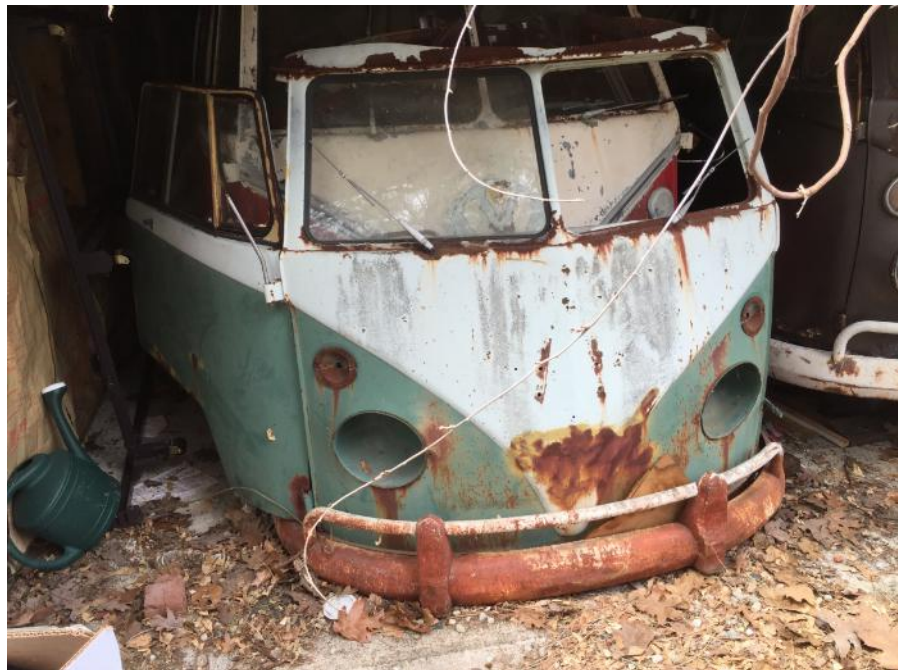

PRICE

$TBD

Located in Windham, ME.

Descriptions are as accurate as possible, but may contain errors.

Comes with Bill of Sale, as neither Maine nor New Hampshire issue titles for vehicles over 15 years old.