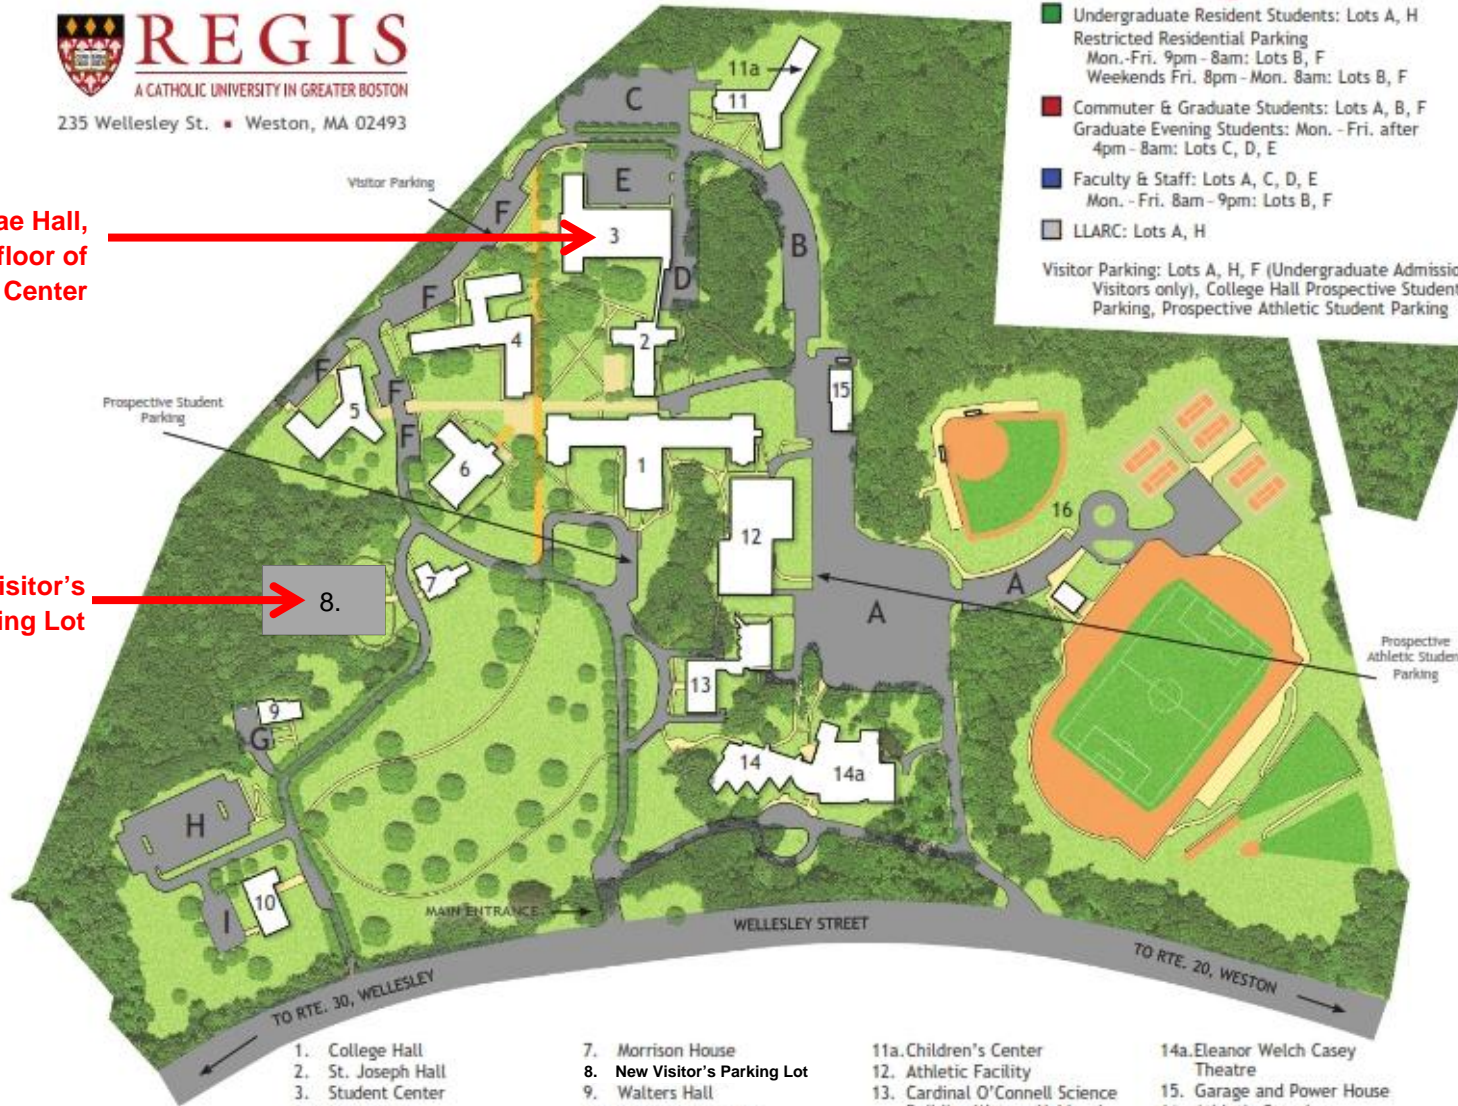

Parking Stickers

- Undergraduate Resident Students: Lots A, H
 Restricted Residential Parking
 Mon.-Fri. 9pm - 8am: Lots B, F
 Weekends Fri. 8pm - Mon. 8am: Lots B, F
- Commuter & Graduate Students: Lots A, B, F
 Graduate Evening Students: Mon. - Fri. after
 4pm - 8am: Lots C, D, E
- Faculty & Staff: Lots A, C, D, E
 Mon. - Fri. 8am - 9pm: Lots B, F
- LLARC: Lots A, H

Visitor Parking: Lots A, H, F (Undergraduate Admission
 Visitors only), College Hall Prospective Student
 Parking, Prospective Athletic Student Parking

3. Alumnae Hall,
upper floor of
Student Center

8. New Visitor's
Parking Lot

- 1. College Hall
- 2. St. Joseph Hall
- 3. Student Center
- 4. Maria Hall
- 5. Domitilla Hall
- 6. Regis College Library

- 7. Morrison House
- 8. New Visitor's Parking Lot
- 9. Walters Hall
- 10. Cardinal Spellman
Philatelic Museum
- 11. Angela Hall

- 11a. Children's Center
- 12. Athletic Facility
- 13. Cardinal O'Connell Science
Building Watson-Hubbard
Science Center
- 14. Fine Arts Center

- 14a. Eleanor Welch Casey
Theatre
- 15. Garage and Power House
- 16. Athletic Complex